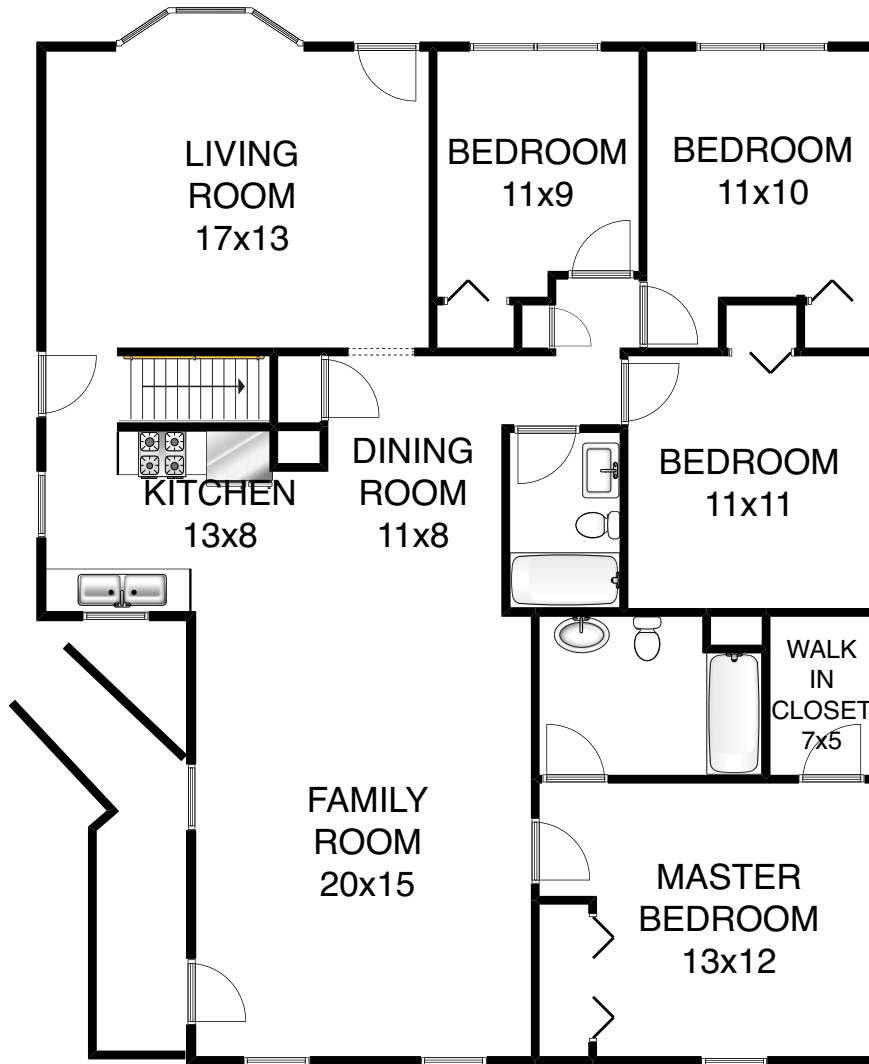

# 3537 Golfview Dr White Bear Lake MN

INFORMATION IS DEEMED RELIABLE BUT NOT GUARANTEED  
PLEASE VERIFY ALL MEASUREMENTS

Main Level

# 3537 Golfview Dr White Bear Lake MN

INFORMATION IS DEEMED RELIABLE BUT NOT GUARANTEED  
PLEASE VERIFY ALL MEASUREMENTS

Lower Level